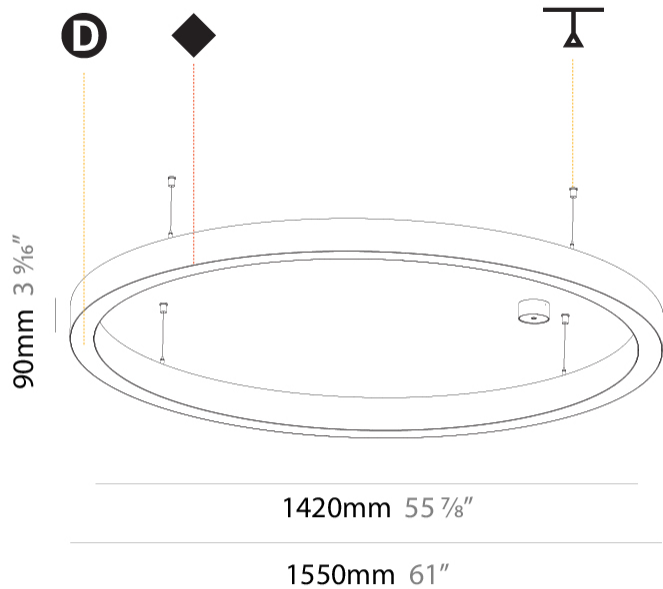

GENERAL

Series: Glorious
Subseries: Glorious Slim
Brand: Prolicht
Division: Architectural
Mounting Type: Suspension
Mounting Location: Ceiling
Subcategory: Ambient

PHYSICAL

Shape: Round
Diameter (mm): 1550
Diameter (in): 61
Depth (mm): 90
Depth (in): 3 ⁹/₁₆
Max. Overall Height (mm): 2090
Max. Overall Height (in): 82 ⁵/₁₆
Light Distribution: Direct
Weight (kg): 14.447
Weight (lbs): 31.78
Diffuser: PMMA - Opal or Micro-Prism
Fixture Finish: SSR / BKV / CWI / CRY / HAB / LAG / UFT / ITA / RUA / RUR / MIC / FTG / MYG / TWT / LOD / PUS / FRO / FUP / KIA / POP / BLS / SPG / MEY / GOH / GUM / CHC / COM / ABZ / JAG / OBR / MOS / ROR
Fixture Material: Aluminum
Cable Details: 2000mm or 6000mm Transparent Cable

ELECTRICAL

Lamp Type: LED (Zhaga Standard)
Input Wattage (W): 112
Total Output Wattage (W): 96
Dimming: Tri-Mode (Non-Dimming and Phase Dimming (120Vac only) and 0-10V Dimming)
Driver Included: Yes
Driver Location: Integrated
Driver Type: Constant Current - Universal
Driver Class: Class 2
Input Voltage (V): 120 - 277
Constant Current (MA): 350

LED

Color Temperature (°K): 3000 / 3500 / 4000
Max. Delivered Lumen (lm): 13580 / 13857 / 14140
CRI: >80 CRI
Efficiency (%): 88
Lamp Life (hrs): 50000

OPTICAL

RATINGS AND CERTIFICATIONS

Certified By: Certified for North American Standards
IP rating: IP20